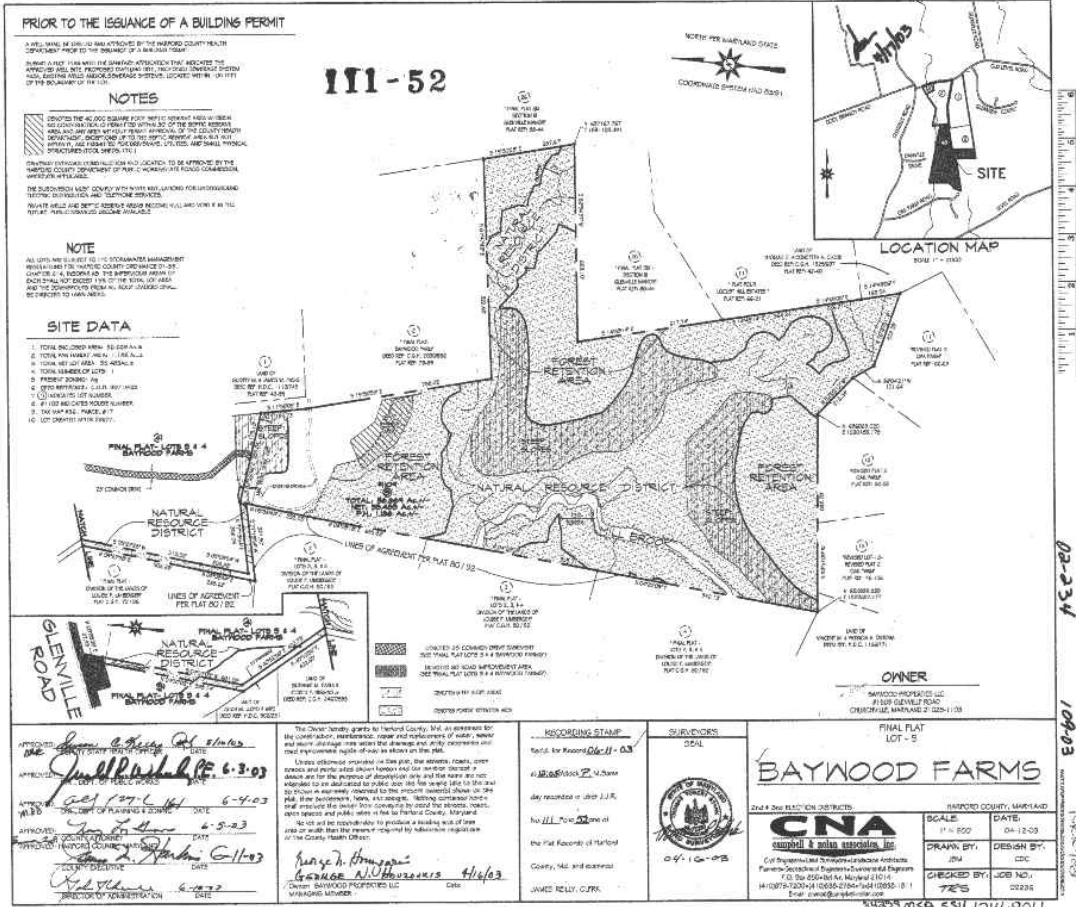

BAYWOOD FARMS

Contour Map

BAYWOOD FARMS

0 500 Feet

Soils Map

Plat 111-52

For More Information  
 Call Tim Hopkins – Listing Agent  
 Office Phone: 410-879-7466  
 E-Mail: [hhcre@comcast.net](mailto:hhcre@comcast.net)  
 Web Site: [www.hhcre.com](http://www.hhcre.com)