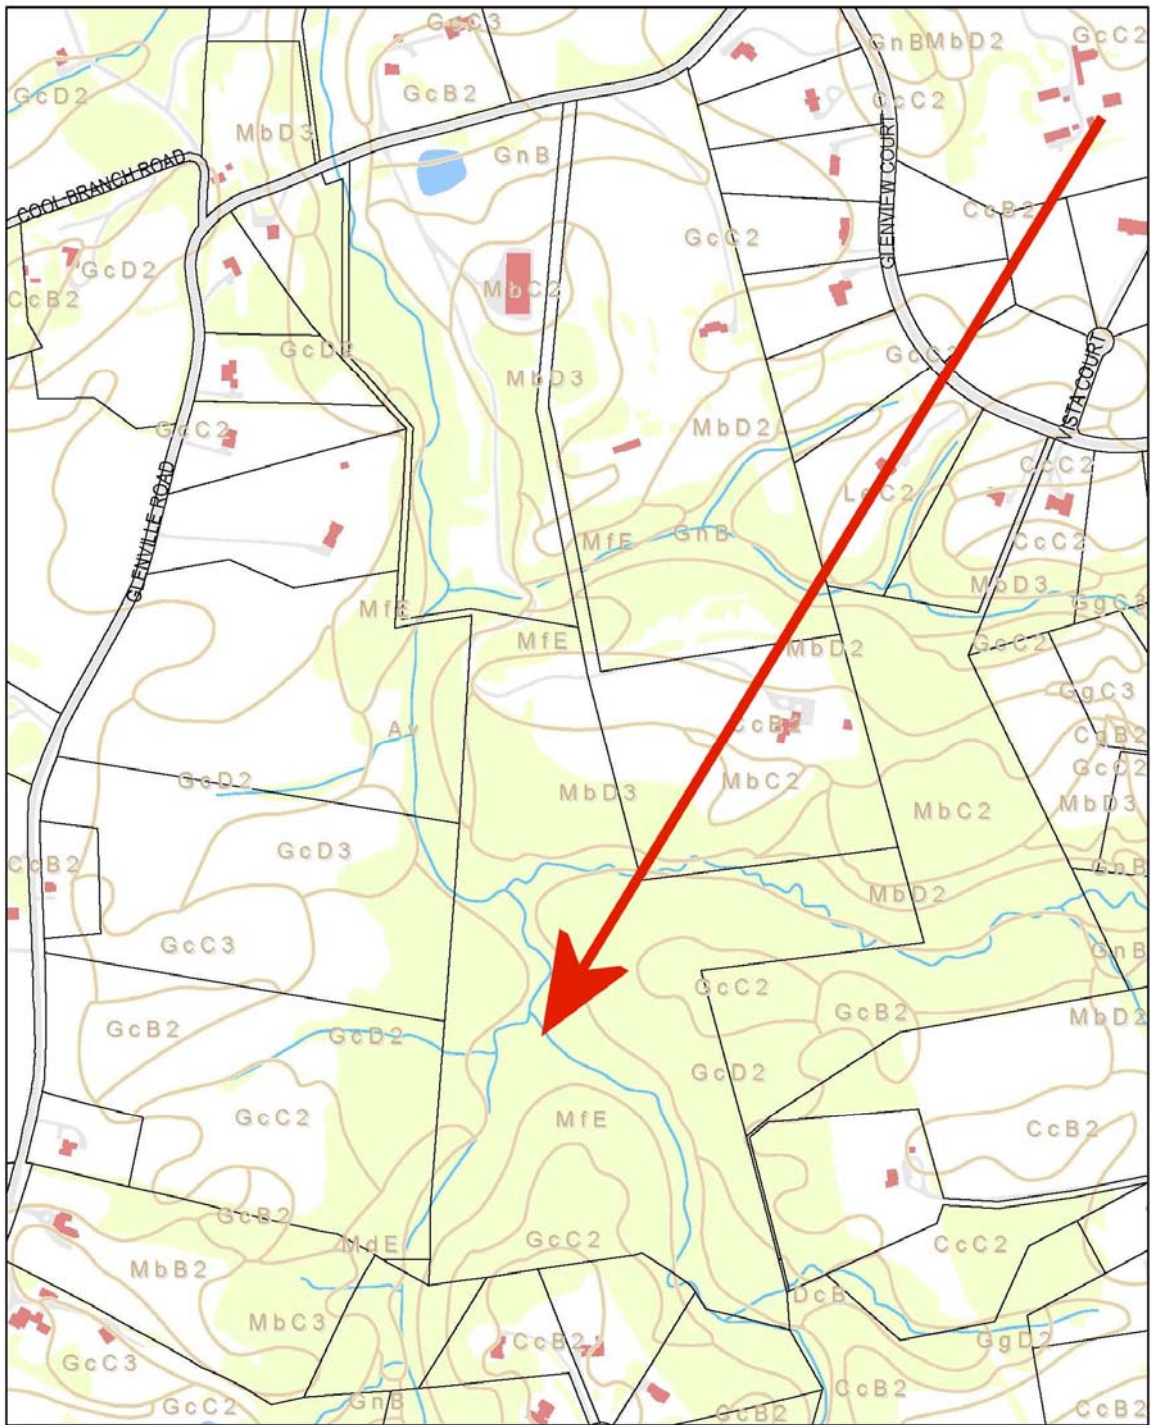

Contour Map

BAYWOOD FARMS

0 500 Feet