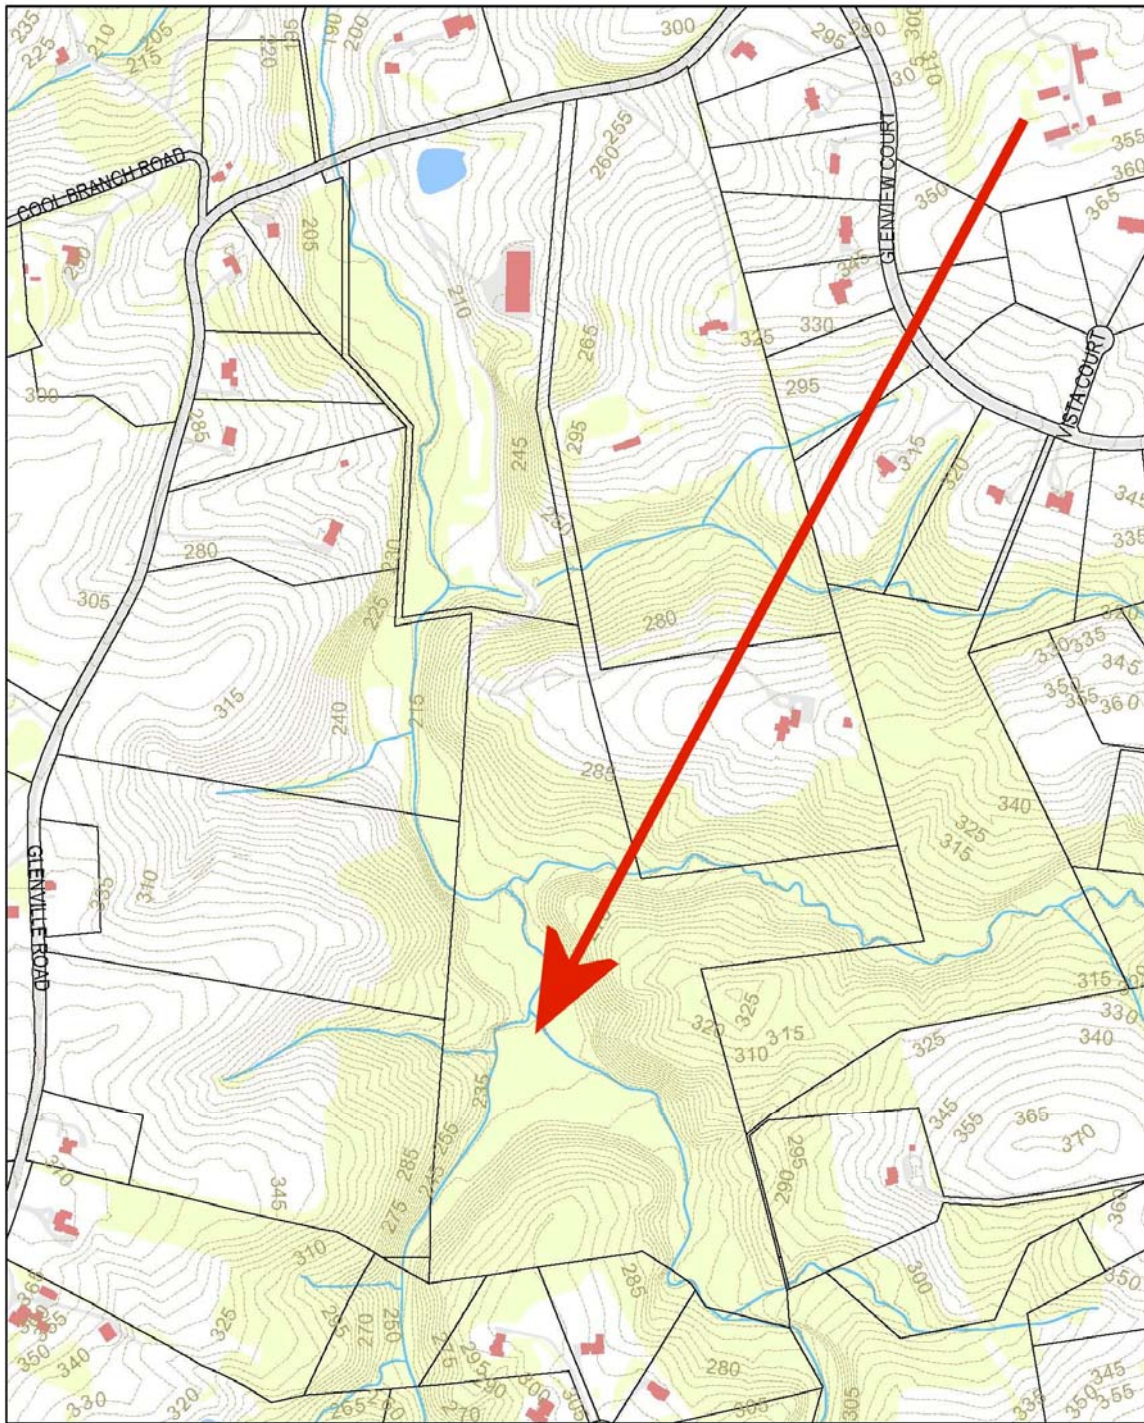

## Baywood Farms

1109 Glenville Road  
Churchville, MD 21028-1103

410-879-7466

2845 Churchville Road  
Churchville, MD 21028

BAYWOOD FARMS

0 500 Feet

MARCH 2004  
AERIAL PHOTOGRAPHY

Aerial